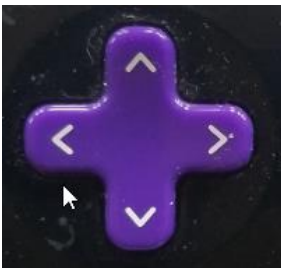

(to get to the Search screen in Youtube, you might need to press the left arrow)