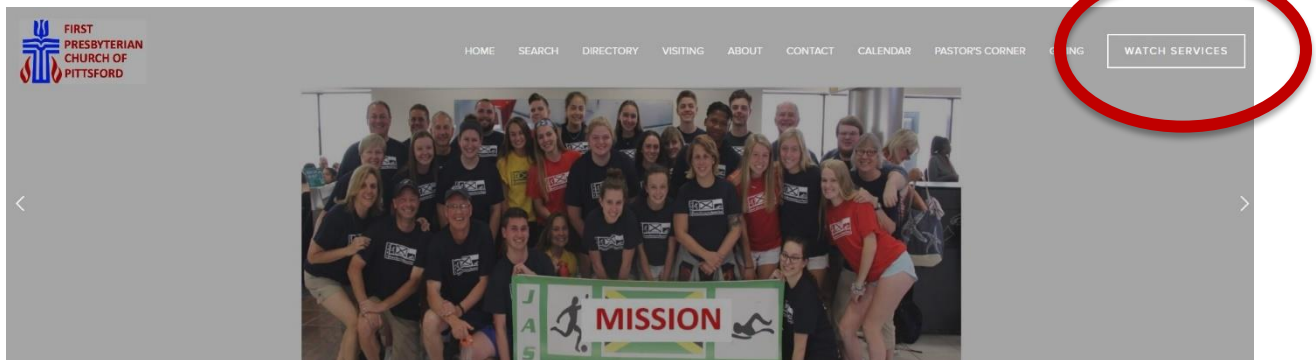

Below are 4 options for participating in worship from home

1. Watch on the Website (easiest)
2. Watch on Youtube on your phone, computer or smart tv
3. Watch with a Roku device on the Youtube channel
4. Watch from our Facebook page

Details for each of these options are shown below

1. **Watch on the Website (easiest):** You can watch the service and get the bulletin on the website <https://www.pittsfordpres.org> Click **WATCH SERVICES** or the button, **Click to Watch Services**, as shown in the pictures below. Or go directly to <https://www.pittsfordpres.org/live>

2. **Watch on Youtube on your phone, computer or smart tv:**
  <https://www.youtube.com/user/PittsfordPres>

In Youtube you can search for "pittsfordpres".