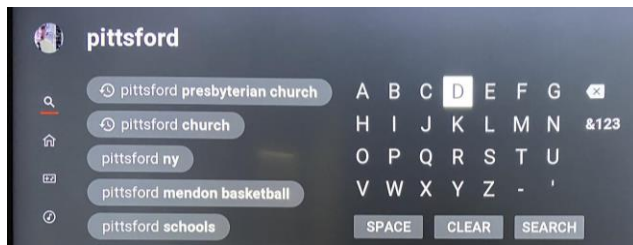

Details for each of these options are shown below

1. **Watch on the Website (easiest):** You can watch the service and get the bulletin on the website <https://www.pittsfordpres.org> Click **WATCH SERVICES** or the button, **Click to Watch Services**, as shown in the pictures below. Or go directly to <https://www.pittsfordpres.org/live>

2. **Watch on Youtube on your phone, computer or smart tv:**  
<https://www.youtube.com/user/PittsfordPres>

In Youtube you can search for "pittsfordpres".

Also, if you subscribe, you will be alerted when the next stream goes live.

3. **Watch on Roku:** On your Roku device open the Youtube app. Then search for "pittsford presbyterian church".

(to get to the Search screen in Youtube, you might need to press the left arrow)

Youtube stores our services so you can watch them later.