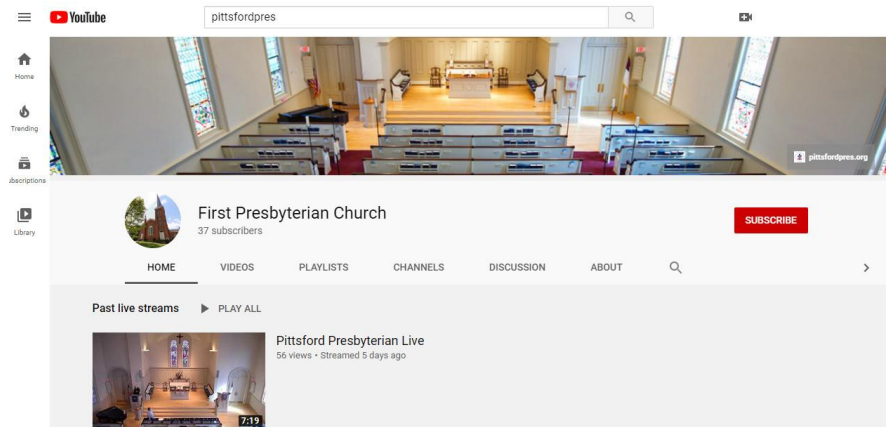

Also, if you subscribe, you will be alerted when the next stream goes live.

3. **Watch on Roku:** On your Roku device open the Youtube app. Then search for "pittsford presbyterian church".