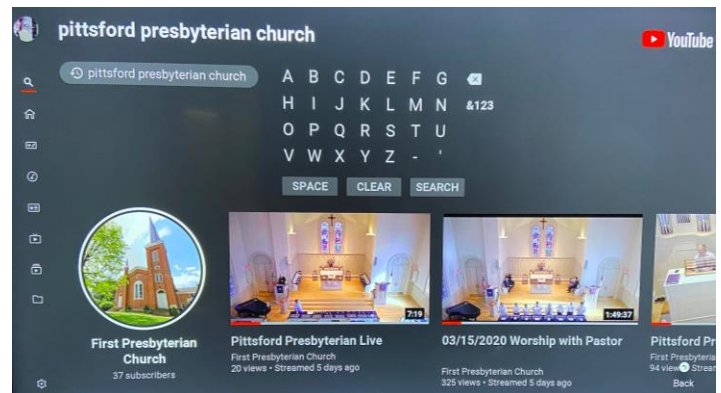

Details for each of these options are shown below

1. **Watch on the Website (easiest):** You can watch the service and get the bulletin on the website <https://www.pittsfordpres.org> Click **WATCH SERVICES** or the button, **Click to Watch Services**, as shown in the pictures below. Or go directly to <https://www.pittsfordpres.org/live>

2. **Watch on Youtube on your phone, computer or smart tv:**  
<https://www.youtube.com/user/PittsfordPres>

In Youtube you can search for "pittsfordpres".

Also, if you subscribe, you will be alerted when the next stream goes live.

3. **Watch on Roku:** On your Roku device open the Youtube app. Then search for "pittsford presbyterian church".

(to get to the Search screen in Youtube, you might need to press the left arrow)

Youtube stores our services so you can watch them later.